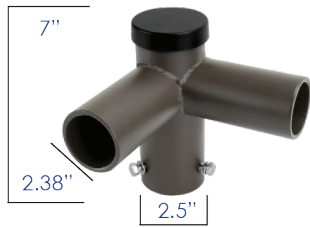

Post-Top Brackets

- Horizontal twin tenon adapters at 90° (LWPR60SP290D) and 180° (LWPR60SP2180D)
- Steel with bronze finish powder coat

Project	Type
Catalog Number	
	

LWPR60SP290D

LWPR60SP2180D

WATTS	MODEL NO.	LUMENS	CCT	VOLTAGE	REPLACES
-	LWPR60SP290D				
-	LWPR60SP2180D	-	-	-	-
NOTES:					