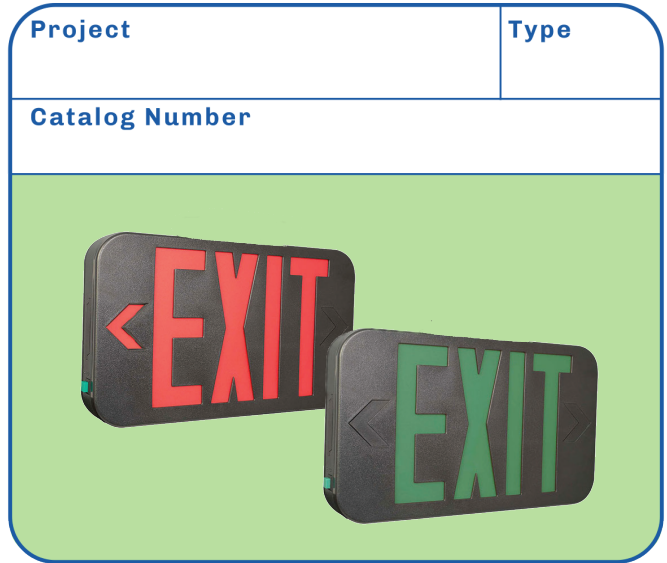

# LED Exit Sign (Black)

- 90-minute emergency operation
- Push-to-test switch and charge indicator
- Ni-Cad premium battery
- Field replaceable snap-in/out directional chevron
- Universal mount, ceiling or wall
- Snap fit construction speeds installation
- Suitable for damp locations
- 5-year limited warranty