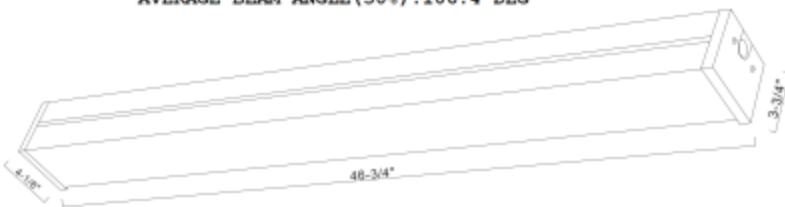

WARRANTY

5-YEAR

Model:#	Description	wattage	lumens
C4804-LED/840	36 Watt 4Foot LED Vanity Wall Fixture White Finish, Cool White	36	4500
C4804-LED/850	36 Watt 4Foot LED Vanity Wall Fixture White Finish, Day Light	36	4500

* 5 Year Limited Warranty