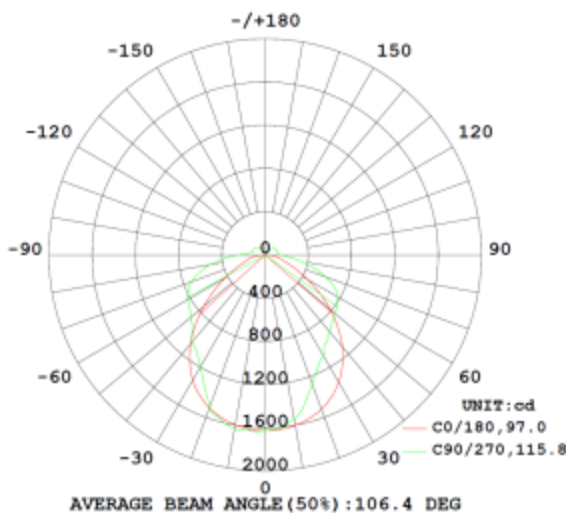

WARRANTY

5-YEAR

Model:#	Description	wattage	lumens
C4804-LED/840	36 Watt 4Foot LED Vanity Wall Fixture White Finish, Cool White	36	4500
C4804-LED/850	36 Watt 4Foot LED Vanity Wall Fixture White Finish, Day Light	36	4500

* 5 Year Limited Warranty