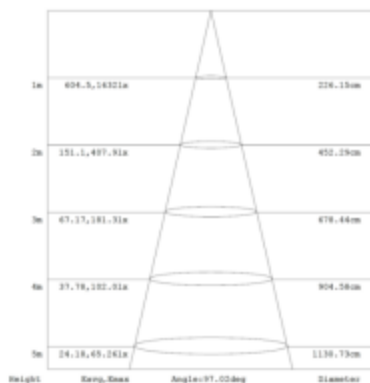

WARRANTY

5-YEAR

Model:#	Description	wattage	lumens
C4804-LED/840	36 Watt 4Foot LED Vanity Wall Fixture White Finish, Cool White	36	4500
C4804-LED/850	36 Watt 4Foot LED Vanity Wall Fixture White Finish, Day Light	36	4500

* 5 Year Limited Warranty