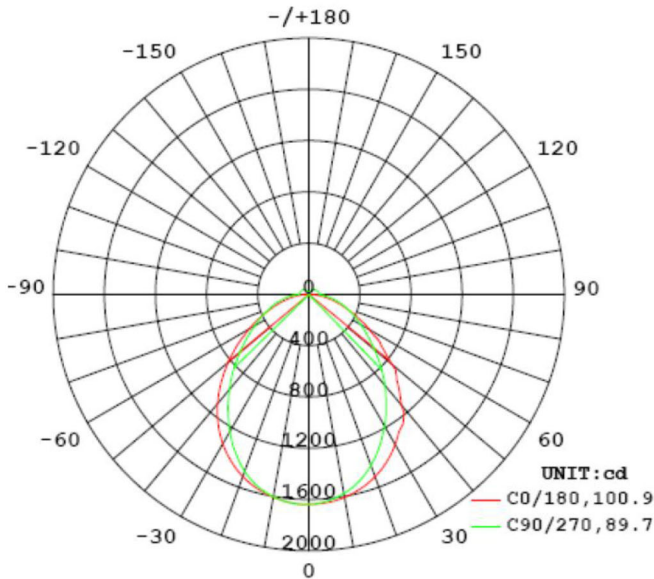

Catalog Number

Notes

Type

Specification:

Input Line Voltage..... 120-277VAC
 Input Power..... 40W
 Input Line Frequency 60Hz
 Lamp Life (Rated) 50,000hrs
 Minimum Starting Temp -20°C/-4°F
 Maximum Operating Temp 40°C/104°F
 CCT 4000K
 CRI 80
 Lumens 4200
 Dimmable.....10% 0-10V

Height(m)	Diameter (cm)	E _{avg} (lx)	E _{max} (lx)
0.5	109.51	2590.0	6562.0
1.0	219.03	647.4	1640.0
1.5	328.54	287.7	729.1
2.0	438.06	161.8	410.1
2.5	547.57	103.6	262.5
3.0	657.08	71.9	182.3
3.5	766.60	52.9	133.9
4.0	876.11	40.5	102.5
4.5	985.63	32.0	81.0
5.0	1095.14	25.9	65.6