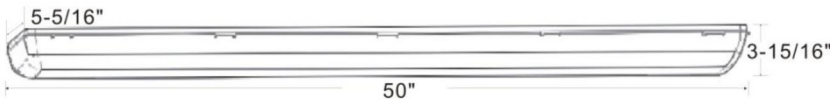

LED

50,000 Hours Life, 48 Watt, 120-277VAC 60Hz

Applications:

Garages, Carports, Laundry Room, Walk Ways, Car Wash/
Track Wash, Food Processing Plant, Freezers, Barns
Fair Ways, Outdoor Locations

Features:

- Instant On Flat Panel LED
- 10%0-10V Dimmable
- 50,000 Hour Life
- Polycarbonate Construction.
- Non-Corrosive, Flame and vandal resistant
- Stainless Steel Clips
- Wet Locations Vapor Tight