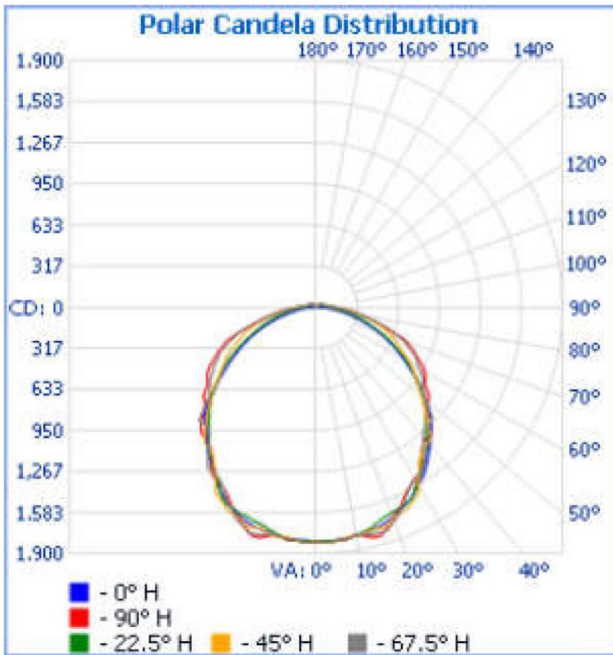

- Instant On Flat Panel LED
- 10%0-10V Dimmable
- 50,000 Hour Life
- Polycarbonate Construction.
- Non-Corrosive, Flame and vandal resistant
- Stainless Steel Clips
- Wet Locations Vapor Tight

Catalog Number

Notes

Type

Specification:

Input Line Voltage..... 120-277VAC
 Input Power..... 48W
 Input Line Frequency 60Hz
 Lamp Life (Rated) 50,000hrs
 Minimum Starting Temp -20°C/-4°F
 Maximum Operating Temp 40°C/104°F
 CCT 4000K/5000K
 CRI 80
 Lumens 5000
 CBCP 1643
 Dimmable 10%0-10V

	Illuminance at a Distance	
	Center Beam LUX	Beam Width
0.7M	4,059.00 LUX	1.8M 2.5M
1.3M	1,014.75 LUX	3.6M 5.0M
2.0M	451.00 LUX	5.4M 7.4M
2.7M	253.69 LUX	7.2M 9.9M
3.3M	162.36 LUX	9.0M 12.4M
4.0M	112.75 LUX	10.8M 14.9M

■ Vert. Spread: 107.1° ■ Horiz. Spread: 123.4°

Note: The Curves indicate the illuminated area and the average illumination when the luminaire is at different distance.

WARRANTY

5-YEAR

Model:#	Description	wattage	lumens
C4840VP-LED/840	48 Watt 4Ft LED Vapor Tight Fixture Cool White	48	5000
C4840VP-LED/850	48 Watt 4Ft LED Vapor Tight Fixture Day Light	48	5000