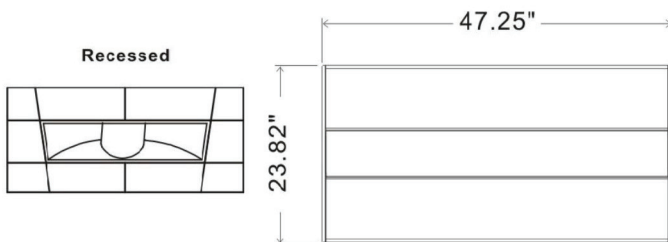

# 2x4 Recessed Direct/Indirect

- Instant On LED
- Replaces 3&4 lamp fluorescent troffer
- White framed edge
- Low profile design
- Non-corrosive powder coated steel body
- Includes earthquake clips
- Optional Backup battery (CLBATBACKUP) sold separately