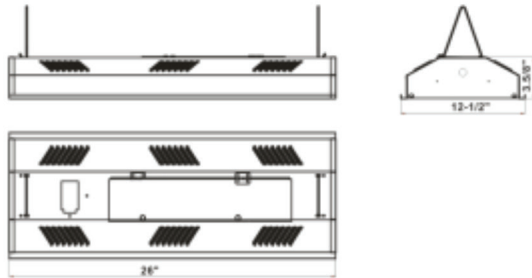

High Bay (100W)

- Built in heavy duty Y-hangers with 3' chain
- Non-corrosive powder coated steel body
- Drivers located on easy access hinge door
- Optional frosted lens (HL26LENS) sold separately

Catalog Number

Notes

Type

Input Line Frequency _____ 60Hz
Lamp Life (Rated) _____ 50,000Hrs
Minimum Starting Temp _____ -20°C
Maximum Operating temp _____ 40°C
CRI _____ ≥80
Power Factor _____ <0.90
THD _____ 10%
Dimmable _____ 10% 0-10V

WATTS	MODEL NO.	LUMENS	CCT	VOLTAGE
100	HL10026850	12,700	5000	120-277
ACCESSORIES:		HL26LENS		
NOTES:				

Manufactured by