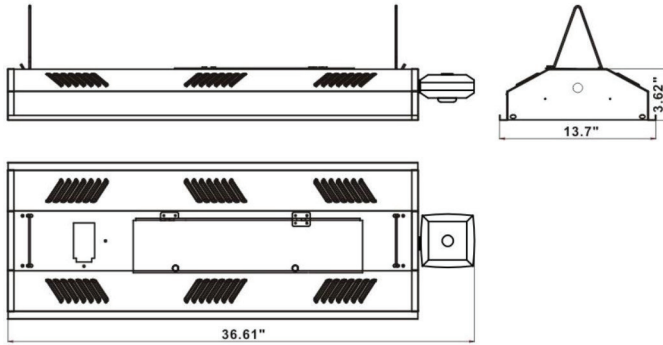

High Bay with Motion Sensor

- Built in heavy duty Y-hangers with 3' chain
- Drivers located on easy access hinge door
- Non-corrosive powder coated steel body
- Optional frosted lens (HL32LENS) sold separately

Catalog Number

Notes

Type

Input Line Frequency _____ 60Hz
Lamp Life (Rated) _____ 50,000Hrs
Minimum Starting Temp _____ -20°C
Maximum Operating temp _____ 40°C
CRI _____ ≥80
Power Factor _____ <0.90
THD _____ 10%
Dimmable _____ 10% 0-10V

WATTS	MODEL NO.	LUMENS	CCT	VOLTAGE
150	HL15032MS850	18,000	5000	120-277
ACCESSORIES:		HL32LENS		
NOTES:				

Manufactured by