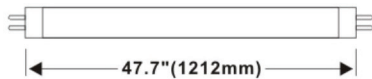

4' T8 LED Lamp (18W Coated)

- Single direction of illumination reduces up-light wastage
- Can be operated in luminaire with or without diffuser
- No UV or infrared radiation
- Frosted and coated standard
- All in one operates on most ballasts as well as direct power