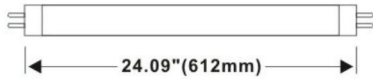

2' T8 LED Lamp

- Single direction of illumination reduces up-light wastage
- Can be operated in luminaire with or without diffuser
- No UV or infrared radiation
- All in one operates on most ballasts as well as direct power

Catalog Number

Notes

Type