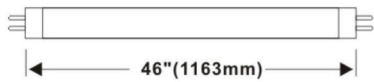

4' T5 LED Lamp

- Single direction of illumination reduces up-light wastage
- Can be operated in luminaire with or without diffuser
- No UV or infrared radiation
- All in one operates on most ballasts

Catalog Number

Notes

Type