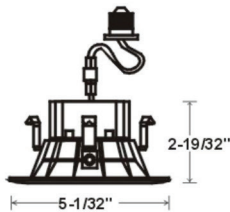

4" Recessed Can Retrofit Kit

- Replaces 75W incandescent
- Instant bright high power LED
- Dims on most standard household dimmers
- Fits standard 4" recess cans
- Comes with standard quick connect plug
- Accessory trims available in Black, Nickel Satin and Oil Rubbed Bronze