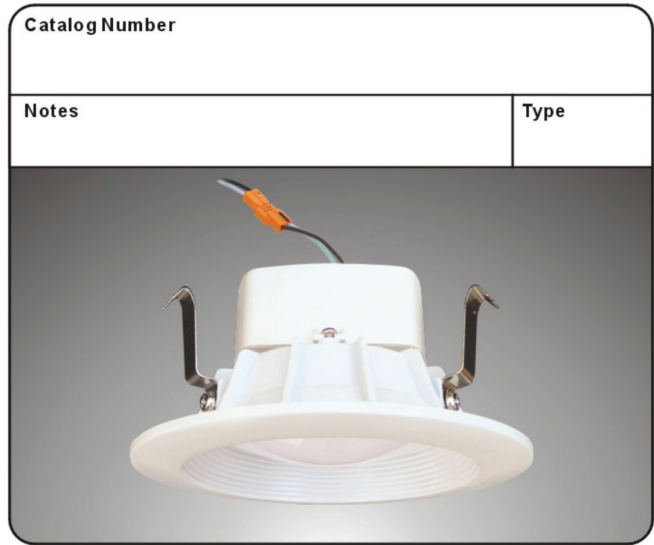

4" Recessed Can Retrofit Kit

- Replaces 75W incandescent
- Instant bright high power LED
- Dims on most standard household dimmers
- Fits standard 4" recess cans
- Comes with standard quick connect plug
- Accessory trims available in Black, Nickel Satin and Oil Rubbed Bronze

Input Line Frequency _____ 60Hz
 Lamp Life (Rated) _____ 35,000Hrs
 Minimum Starting Temp _____ -20°C
 Maximum Operating temp _____ 40°C
 CRI _____ ≥90
 Dimmable _____ Standard Triac Dimmer

WATTS	MODEL NO.	LUMENS	CCT	VOLTAGE
13	LC13RT4ECOWW	600	3000	120
ACCESSORIES:	LC4TRIMBL			
	LC4TRIMNS			
	LC4TRIMORB			
NOTES:				