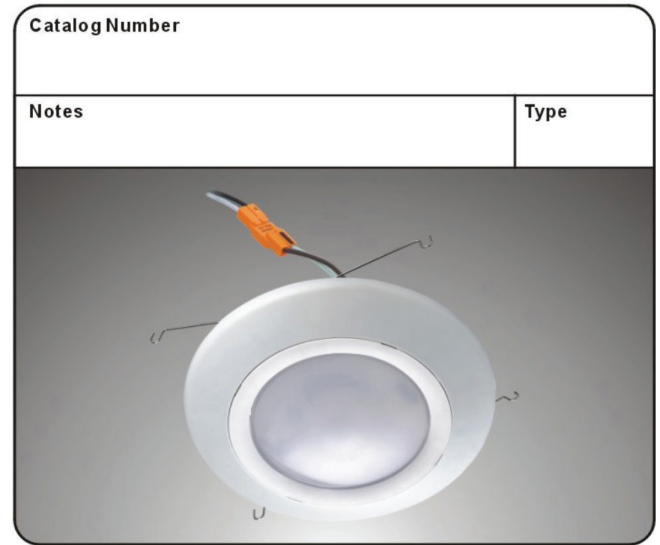

Recessed Trim LED Disk

- Replaces existing 75W incandescent
- Instant bright, high power LED
- Dims on most standard household dimmers
- Fits standard 5" or 6" recess can and 3.5/4" J-box
- Comes with standard quick connect plug & screw-in socket