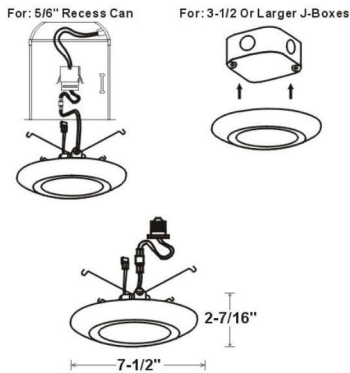

Recessed Trim LED Disk

- Replaces existing 75W incandescent
- Instant bright, high power LED
- Dims on most standard household dimmers
- Fits standard 5" or 6" recess can and 3.5/4" J-box
- Comes with standard quick connect plug & screw-in socket