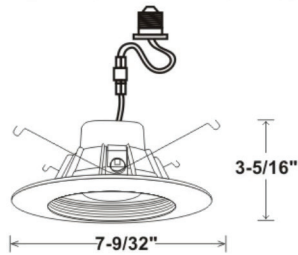

# 5/6" Recessed Can Retrofit Kit

- Replaces 75W incandescent
- Instant bright high power LED
- Dims on most standard household dimmers
- Fits standard 5" or 6" recess cans
- Comes with standard quick connect plug
- Accessory trims available in Black, Nickel Satin and Oil Rubbed Bronze