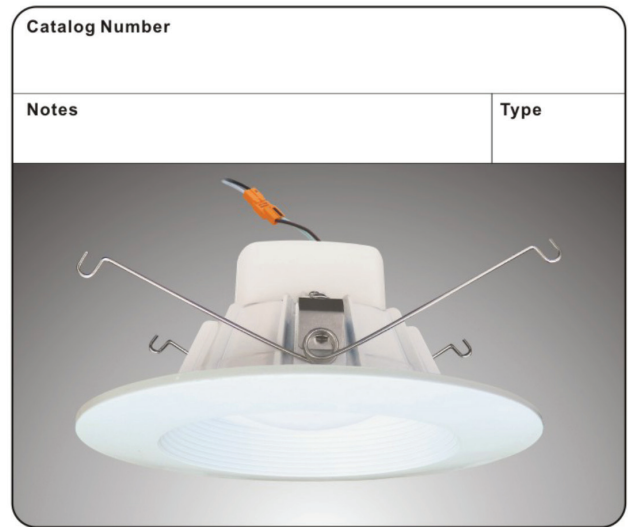

# 5/6" Recessed Can Retrofit Kit

- Replaces 75W incandescent
- Instant bright high power LED
- Dims on most standard household dimmers
- Fits standard 5" or 6" recess cans
- Comes with standard quick connect plug
- Accessory trims available in Black, Nickel Satin and Oil Rubbed Bronze