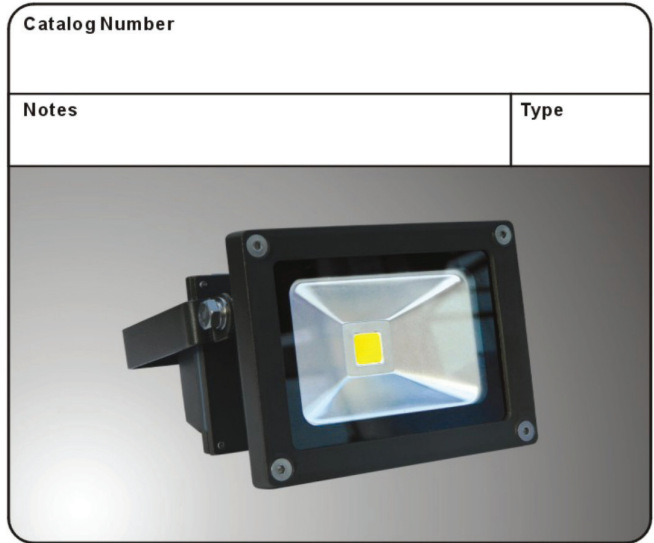

# Flood Light (10W)

- Aluminum rust-proof body
- Instant start electronic unit
- Suitable for wet location (IP65)
- Water-tight wire connector included

Input Line Frequency \_\_\_\_\_ 60Hz  
 Lamp Life (Rated) \_\_\_\_\_ 50,000Hrs  
 Minimum Starting Temp \_\_\_\_\_ -20°C  
 Maximum Operating temp \_\_\_\_\_ 40°C  
 CRI \_\_\_\_\_ ≥70

WATTS	MODEL NO.	LUMENS	CCT	VOLTAGE
10	LF10BZDL	750	5,000	120-277
NOTES:				

Manufactured by