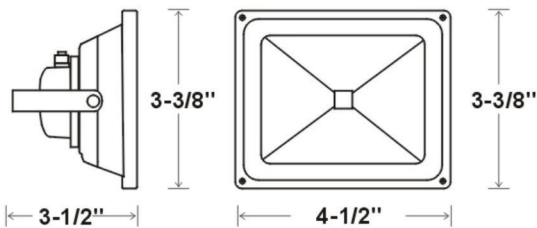

# Flood Light (10W)

- Aluminum rust-proof body
- Instant start electronic unit
- Suitable for wet location (IP65)
- Water-tight wire connector included

Input Line Frequency \_\_\_\_\_ 60Hz  
 Lamp Life (Rated) \_\_\_\_\_ 50,000Hrs  
 Minimum Starting Temp \_\_\_\_\_ -20°C  
 Maximum Operating temp \_\_\_\_\_ 40°C  
 CRI \_\_\_\_\_ ≥70