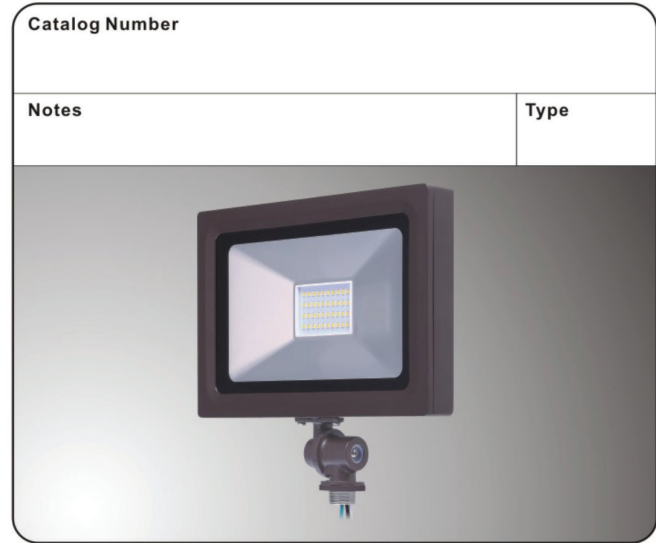

Flood Light (30W)

- Aluminum rust-proof body
- Instant start electronic unit
- Suitable for wet location (IP65)
- Water-tight wire connector included

Input Line Frequency _____ 60Hz
 Lamp Life (Rated) _____ 50,000Hrs
 Minimum Starting Temp _____ -20°C
 Maximum Operating temp _____ 40°C
 CRI _____ ≥80

WATTS	MODEL NO.	LUMENS	CCT	VOLTAGE
30	LF10BZDL	3,000	5000	120-277
NOTES:				

Manufactured by