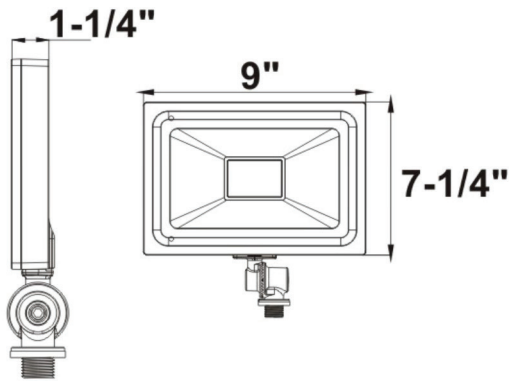

Flood Light (30W)

- Aluminum rust-proof body
- Instant start electronic unit
- Suitable for wet location (IP65)
- Water-tight wire connector included

Input Line Frequency _____ 60Hz
 Lamp Life (Rated) _____ 50,000Hrs
 Minimum Starting Temp _____ -20°C
 Maximum Operating temp _____ 40°C
 CRI _____ ≥80

WATTS	MODEL NO.	LUMENS	CCT	VOLTAGE
30	LF10BZDL	3,000	5000	120-277
NOTES:				

Manufactured by