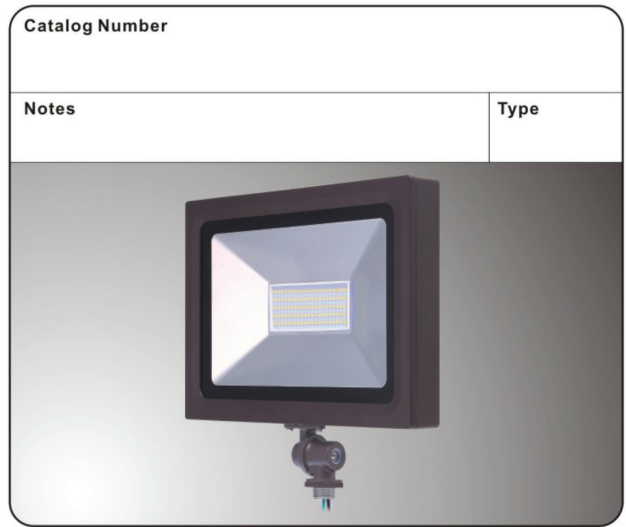

FloodLight (50W)

- Aluminum rust-proof body
- Instant start electronic unit
- Suitable for wet location (IP65)
- Water-tight wire connector included
- Wall mount with junction box or canopy threads are 3/4" on 1/2" pipe