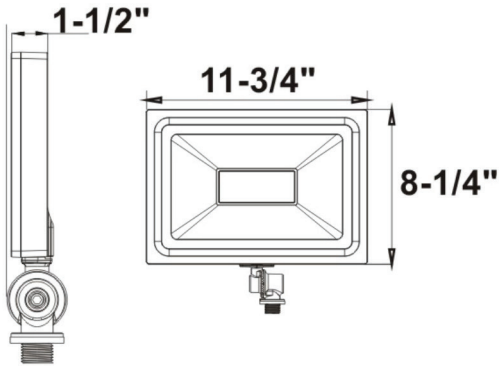

FloodLight (50W)

- Aluminum rust-proof body
- Instant start electronic unit
- Suitable for wet location (IP65)
- Water-tight wire connector included
- Wall mount with junction box or canopy threads are 3/4" on 1/2" pipe

Project	Type
Catalog Number	

Input Line Frequency _____ 60Hz
Lamp Life (Rated) _____ 50,000Hrs
Minimum Starting Temp _____ -20°C
Maximum Operating temp _____ 40°C
CRI _____ ≥80

WATTS	MODEL NO.	LUMENS	CCT	VOLTAGE
50	LF50BZDL	5,000	5000	120-277
NOTES:				

Manufactured by