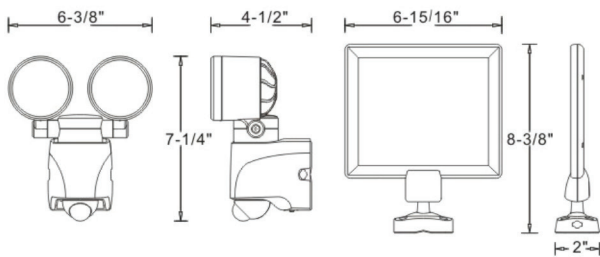

2 Head Solar Security Light

- Motion activated Auto On/Off
- Adjustable On time
- Integrated Dusk to Dawn photocell
- 140 motion detection up to 26' out
- 10 or 30 second On time upon motion detection

Catalog Number

Notes

Type

Input Line Frequency _____ 60Hz
Lamp Life (Rated) _____ 40,000Hrs
Minimum Starting Temp _____ -20°C
Maximum Operating temp _____ 40°C
CRI _____ ≥80

WATTS	MODEL NO.	LUMENS	CCT	VOLTAGE
6	LF6MH2SLRBZDL	560	5000	120
6	LF6MH2SLRWHDL	560	5000	120
NOTES:				

Manufactured by