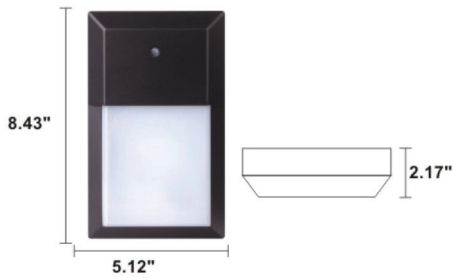

Slim Wall Pack with Photocell

- Dusk to dawn photocell
- Die-cast aluminum housing
- Instant start electronic unit
- Suitable for wet locations (IP65)
- Can operate 120V when photocell is bypassed

Input Line Frequency _____ 60Hz
 Lamp Life (Rated) _____ 50,000Hrs
 Minimum Starting Temp _____ -20°C
 Maximum Operating temp _____ 45°C
 CRI _____ ≥80