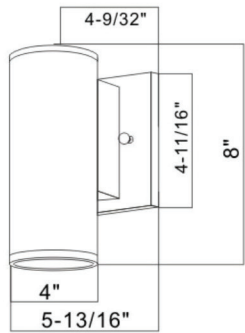

Wall Cylinder

- Integrated 15W LED
- Rugged corrosion-resistant cast aluminum housing
- Fixture can be mounted to project light up or down
- Tempered glass lens
- Outdoor wet location

Catalog Number

Notes

Type

Input Line Frequency _____ 60Hz
Lamp Life (Rated) _____ 50,000Hrs
Minimum Starting Temp _____ -20°C
Maximum Operating temp _____ 45°C
CRI _____ ≥80
Dimmable _____ 120V

WATTS	MODEL NO.	LUMENS	CCT	VOLTAGE
15	LWP15TDBZ830	1100	3000	120
NOTES:				

Manufactured by