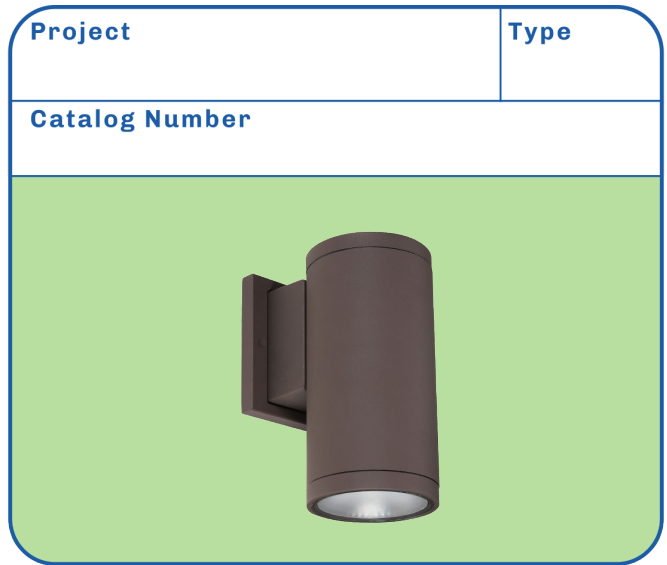

LED Wall Cylinder

- Integrated 15W LED
- Rugged corrosion-resistant cast aluminum housing
- Fixture can be mounted to project light up or down
- Tempered glass lens
- Outdoor wet location
- 5-year limited warranty