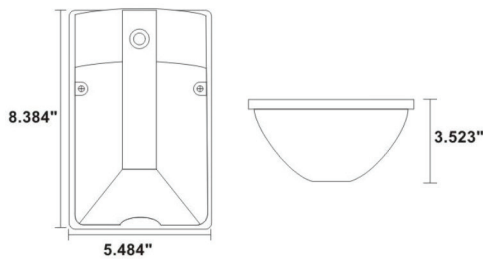

Mini Wall Pack with Photocell

- Dusk to dawn photocell
- Aluminum rust-proof body
- Instant start electronic unit
- Suitable for wet location (IP65)

Input Line Frequency _____ 60Hz
 Lamp Life (Rated) _____ 50,000Hrs
 Minimum Starting Temp _____ -20°C
 Maximum Operating temp _____ 45°C
 CRI _____ ≥80

| WATTS | MODEL NO. | LUMENS | CCT | VOLTAGE |
|--------|------------|--------|-------|---------|
| 17 | LWP17BZDLP | 1,700 | 5,000 | 120-277 |
| NOTES: | | | | |

Manufactured by