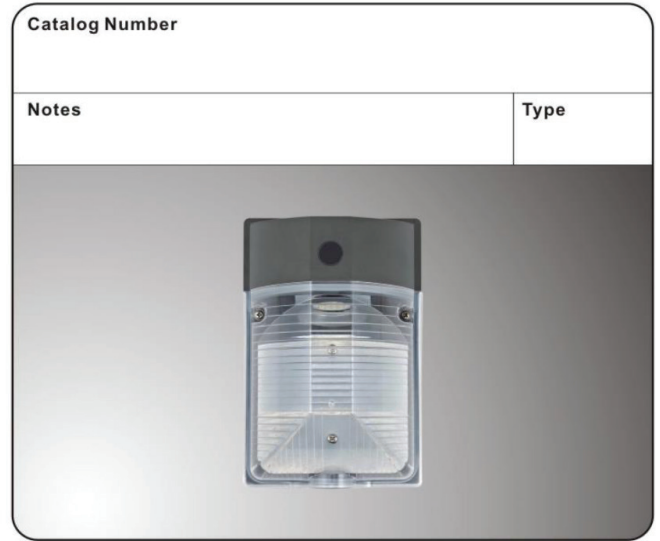

Mini Wall Pack with Photocell

- Dusk to dawn photocell
- Aluminum rust-proof body
- Instant start electronic unit
- Suitable for wet location (IP65)

Input Line Frequency _____ 60Hz
 Lamp Life (Rated) _____ 50,000Hrs
 Minimum Starting Temp _____ -20°C
 Maximum Operating temp _____ 45°C
 CRI _____ ≥80

| WATTS | MODEL NO. | LUMENS | CCT | VOLTAGE |
|--------|------------|--------|-------|---------|
| 17 | LWP17BZDLP | 1,700 | 5,000 | 120-277 |
| NOTES: | | | | |

Manufactured by