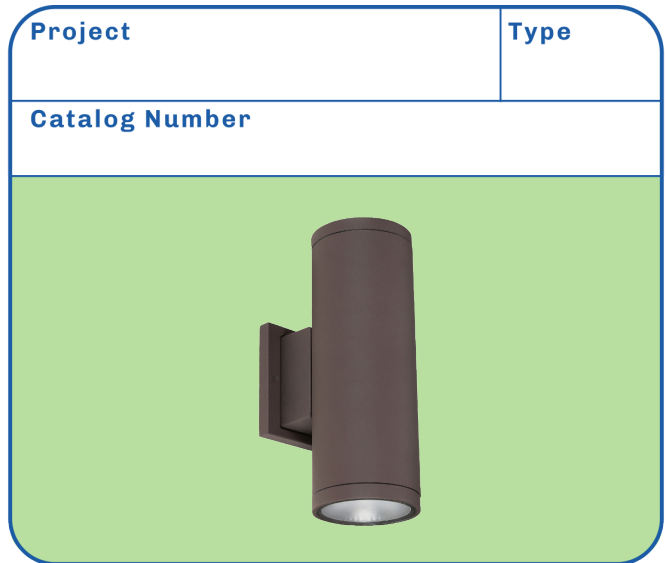

LED Up and Down Wall Cylinder

- Integrated 30W LED
- Rugged corrosion-resistant cast aluminum housing
- Fixture projects light up and down
- Tempered glass lens
- Outdoor wet location
- 5-year limited warranty

LWP30TUDNBZXXX _____ 12" x 4" x 5.81"

WATTS	MODEL NO.	LUMENS	CCT	VOLTAGE	REPLACES
30	LWP30TUDNBZ830	2,000	3000	120	100W MH
30	LWP30TUDNBZ850	2,000	5000	120	100W MH

NOTES:

Manufactured by