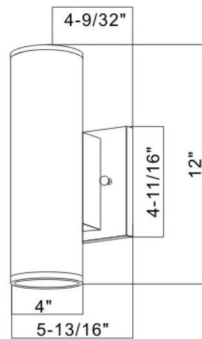

Up and Down Wall Cylinder

- Integrated 30W LED
- Rugged corrosion-resistant cast aluminum housing
- Fixture projects light up and down
- Tempered glass lens
- Outdoor wet location

Input Line Frequency _____ 60Hz
 Lamp Life (Rated) _____ 50,000Hrs
 Minimum Starting Temp _____ -20°C
 Maximum Operating temp _____ 45°C
 CRI _____ ≥80

WATTS	MODEL NO.	LUMENS	CCT	VOLTAGE
30	LWP30TUPDN830	2,000	3000	120
NOTES:				

Manufactured by