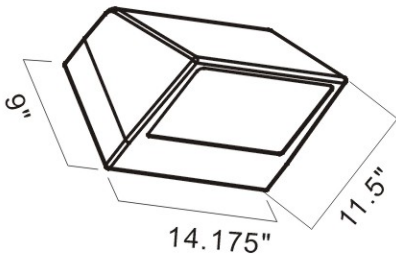

LED

50,000 Hours Life, 80 Watt, 120-277VAC 60Hz

Applications:

Parking Lots, Security Lighting, Wall Lighting

Features:

- 120/277 Dual Voltages
- Aluminum Rust Proof Body
- Instant Start Electronic Unit
- Suitable For Wet Location(IP65)