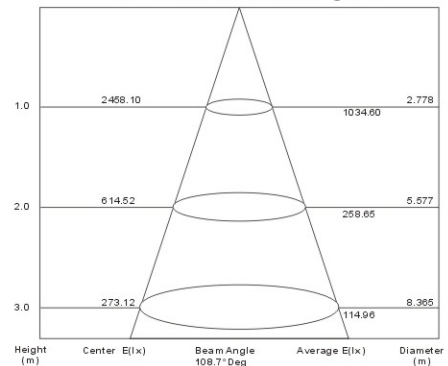

Specification:

Input Line Voltage:	120-277VAC
Input Power:	80W
Input Line Frequency:	60Hz
Lamp Life (Rated):	50,000hrs
Minimum Starting Temp:	-20°C/-4°F
Maximum Operating Temp:	45°C/113°F
CCT:	5500K
CRI:	≥70
Lumens:	7500
CBCP:	2474

Illuminance-Distance Diagram