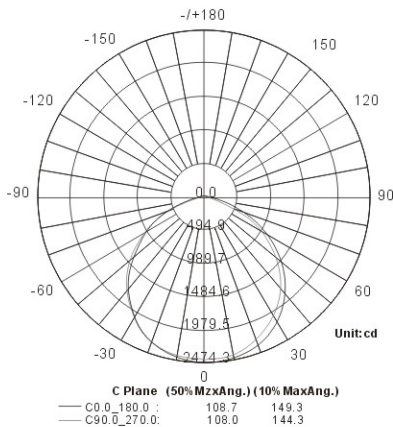

LED

50,000 Hours Life, 80 Watt, 120-277VAC 60Hz

Applications:

Parking Lots, Security Lighting, Wall Lighting

Features:

- 120/277 Dual Voltages
- Aluminum Rust Proof Body
- Instant Start Electronic Unit
- Suitable For Wet Location(IP65)