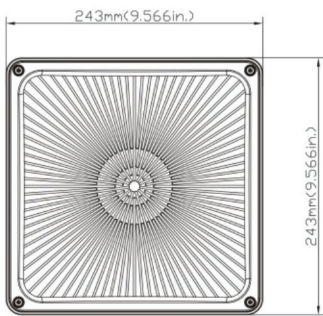

Low Profile Canopy

- 45W unit replaces 100W HID
- 65W unit replaces 200W HID
- High impact polycarbonate lens
- Aluminum rust-proof body
- Suitable for wet location

Catalog Number

Notes

Type

Input Line Frequency _____ 60Hz
 Lamp Life (Rated) _____ 50,000Hrs
 Minimum Starting Temp _____ -20°C
 Maximum Operating temp _____ 45°C
 CRI _____ ≥80
 Dimmable _____ 10% 0-10V