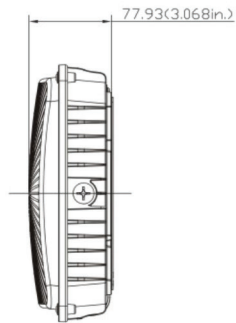

Low Profile Canopy

- 45W unit replaces 100W HID
- 65W unit replaces 200W HID
- High impact polycarbonate lens
- Aluminum rust-proof body
- Suitable for wet location

Catalog Number

Notes

Type

Input Line Frequency _____ 60Hz
 Lamp Life (Rated) _____ 50,000Hrs
 Minimum Starting Temp _____ -20°C
 Maximum Operating temp _____ 45°C
 CRI _____ ≥80
 Dimmable _____ 10% 0-10V