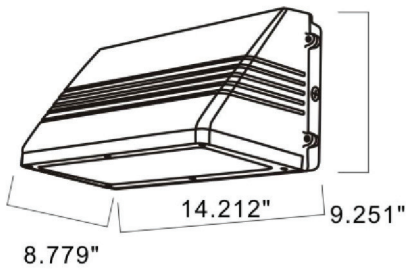

Full Cut-Off Wall Pack

- Aluminum rust-proof body
- Instant start electronic unit
- Suitable for wet location

Input Line Frequency _____ 60Hz
 Lamp Life (Rated) _____ 50,000Hrs
 Minimum Starting Temp _____ -20°C
 Maximum Operating temp _____ 45°C
 CRI _____ ≥70