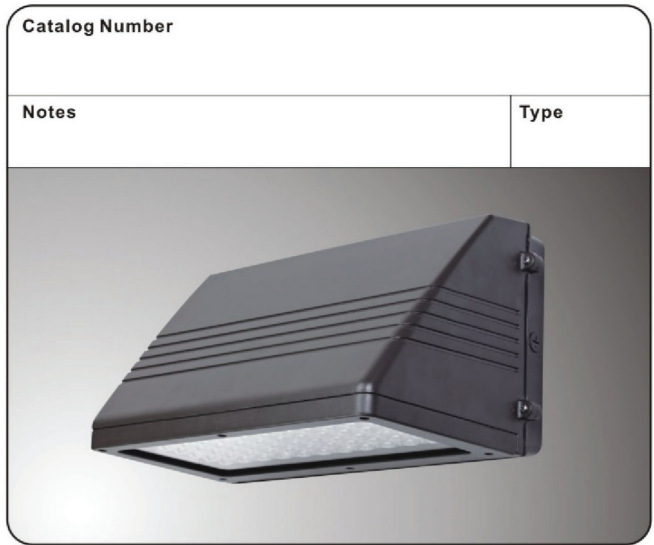

Full Cut-Off Wall Pack

- Aluminum rust-proof body
- Instant start electronic unit
- Suitable for wet location

Input Line Frequency _____ 60Hz
 Lamp Life (Rated) _____ 50,000Hrs
 Minimum Starting Temp _____ -20°C
 Maximum Operating temp _____ 45°C
 CRI _____ ≥70