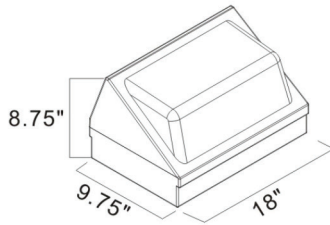

Horizontal Wall Pack

- Aluminum rust-proof body
- Instant start electronic unit
- Suitable for wet location

45 and 70W

135W

Input Line Frequency _____ 60Hz
 Lamp Life (Rated) _____ 50,000Hrs
 Minimum Starting Temp _____ -20°C
 Maximum Operating temp _____ 45°C
 CRI _____ ≥80