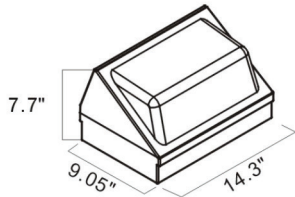

Horizontal Wall Pack

- Aluminum rust-proof body
- Instant start electronic unit
- Suitable for wet location

45 and 70W

135W

Input Line Frequency _____ 60Hz
 Lamp Life (Rated) _____ 50,000Hrs
 Minimum Starting Temp _____ -20°C
 Maximum Operating temp _____ 45°C
 CRI _____ ≥80