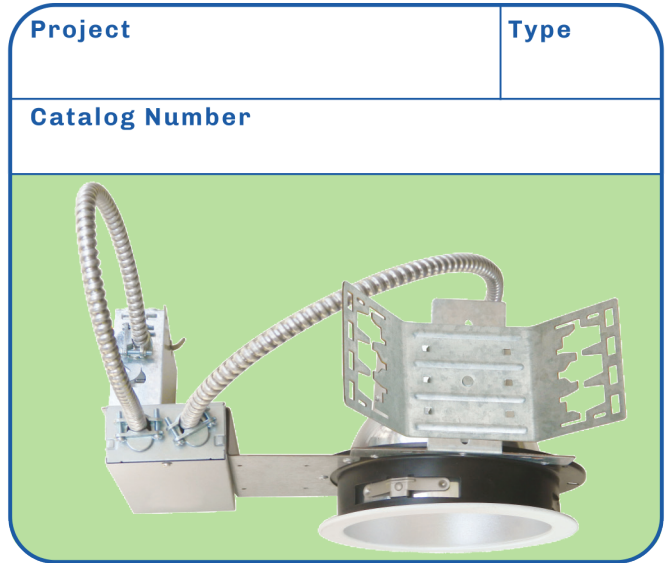

# LED 6" Arch. Can/ Trim Combo

- All-in-One complete LED can & trim kit
- Instant bright high power LED
- Clear specular reflector trim
- Easy installation Press Fit & wire
- 5-year limited warranty

## DIMENSIONS

R6AR35RTCW \_\_\_\_\_ 6.38" x 6.38" x 6.31"

WATTS	MODEL NO.	LUMENS	CCT	VOLTAGE	REPLACES
35	R6AR35RTCW	3,500	4000	120-277	100W HID
NOTES:					

Manufactured by