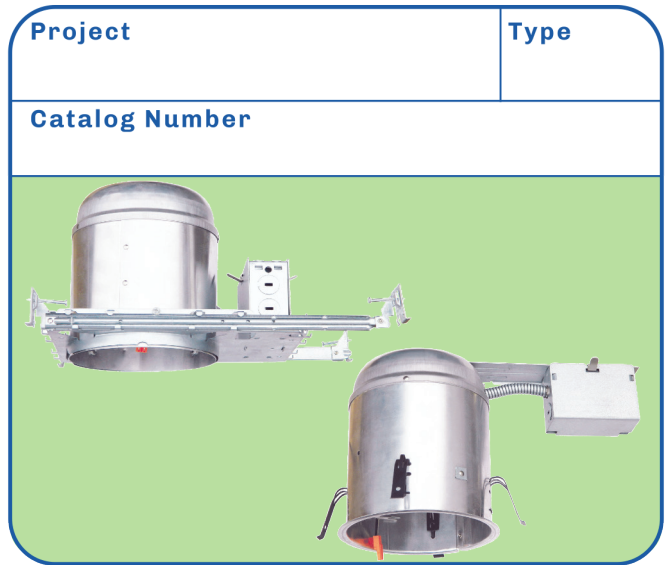

LED 6" Can

- Available in New Construction and Remodel housing
- IC rated
- Adjustable brackets and pre-installed nails for easy installation with various beam widths
- Includes standard LED plug (not screw-in can)
- 3-year limited warranty

SPECIFICATIONS

Input Line Frequency _____ 60Hz
 Lamp Life (Rated) _____ 35,000Hrs
 Minimum Starting Temp _____ -20°C
 Maximum Operating temp _____ 40°C

DIMENSIONS

R6NCLEDIC _____ 6.13" x 6.13" x 7.75"
 R6RMLEDIC _____ 6.13" x 6.13" x 7.75"