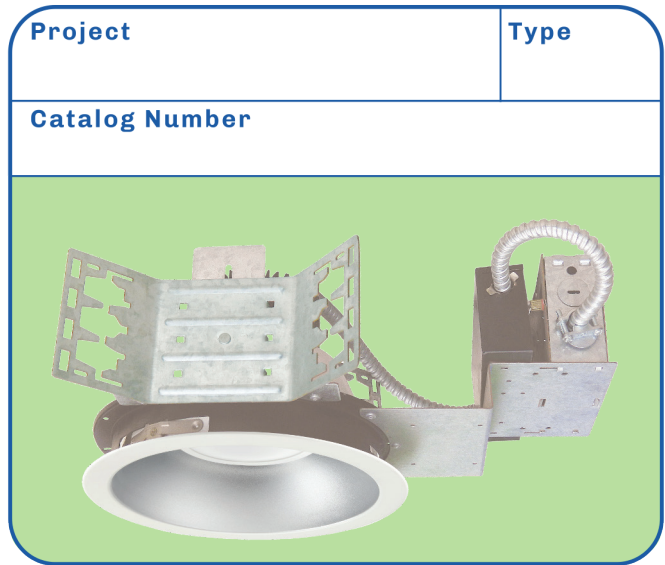

# LED 8" Arch. Can/ Trim Combo

- All-in-One complete LED can & trim kit
- Instant bright high power LED
- Clear specular reflector trim
- Easy installation Press Fit & wire
- 5-year limited warranty

## DIMENSIONS

R8MR45RTCW \_\_\_\_\_ 7.75" x 7.75" x 6.19"

WATTS	MODEL NO.	LUMENS	CCT	VOLTAGE	REPLACES
45	R8MR45RTCW	4,500	4000	120-277	150W HID
NOTES:					

Manufactured by