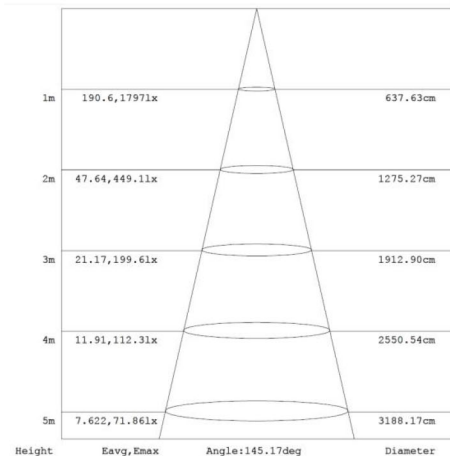

- Ceiling Mount
- Operates On 120 to 277 Volts
- 0-10V Dimmable
- Steel Body
- Easy Fit Polycarbonate Lens
- 50,000 Hours Life,
- 5 Year Limited Warranty

Catalog Number

Notes

Type

Specification:

Input Line Voltage..... 120-277VAC
Input Power..... 63W
Input Line Frequency 50/60Hz
Lamp Life (Rated) 50,000hrs
Minimum Starting Temp -20°C/-4°F
Maximum Operating Temp 40°C/104 °F
CCT 4000K/5000
CRI ≥80
Lumens 7100
CBCP..... 1799
Dimmable 0-10V

Note: The Curves indicate the illuminated area and the average illumination when the luminaire is at different distance.

WARRANTY

5-YEAR

Model:#	Description	wattage	lumens
ST9660L-LED/840	8 Ft Covered Strip Light Fixture, with Lens Cool White	63	7100
ST9660L-LED/850	8 Ft Covered Strip Light Fixture, with Lens Day Light	63	7100