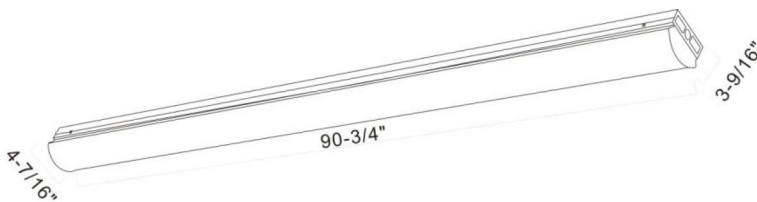

- Ceiling Mount
- Operates On 120 to 277 Volts
- 0-10V Dimmable
- Steel Body
- Easy Fit Polycarbonate Lens
- 50,000 Hours Life,
- 5 Year Limited Warranty

Catalog Number

Notes

Type

Specification:

Input Line Voltage..... 120-277VAC
Input Power..... 63W
Input Line Frequency 50/60Hz
Lamp Life (Rated) 50,000hrs
Minimum Starting Temp -20°C/-4°F
Maximum Operating Temp 40°C/104 °F
CCT 4000K/5000
CRI ≥80
Lumens 7100
CBCP..... 1799
Dimmable 0-10V

Note: The Curves indicate the illuminated area and the average illumination when the luminaire is at different distance.

WARRANTY

5-YEAR

Model:#	Description	wattage	lumens
ST9660L-LED/840	8 Ft Covered Strip Light Fixture, with Lens Cool White	63	7100
ST9660L-LED/850	8 Ft Covered Strip Light Fixture, with Lens Day Light	63	7100