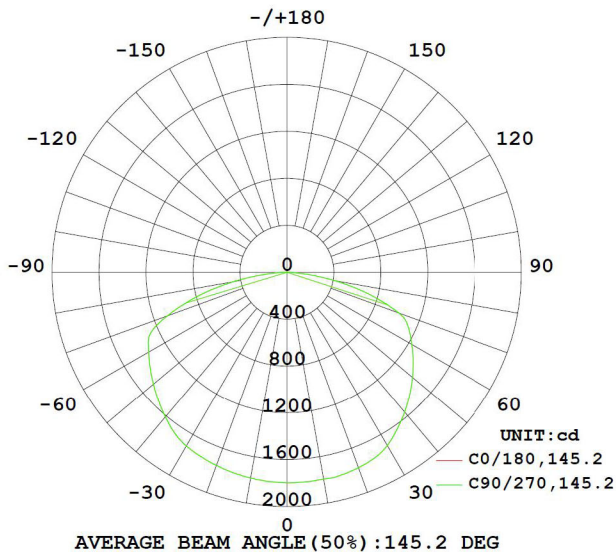

- Ceiling Mount
- Operates On 120 to 277 Volts
- 0-10V Dimmable
- Steel Body
- Easy Fit Polycarbonate Lens
- 50,000 Hours Life,
- 5 Year Limited Warranty

Catalog Number

Notes

Type

Specification:

Input Line Voltage..... 120-277VAC
Input Power..... 63W
Input Line Frequency 50/60Hz
Lamp Life (Rated) 50,000hrs
Minimum Starting Temp -20°C/-4°F
Maximum Operating Temp 40°C/104 °F
CCT 4000K/5000
CRI ≥80
Lumens 7100
CBCP..... 1799
Dimmable 0-10V

Note: The Curves indicate the illuminated area and the average illumination when the luminaire is at different distance.

WARRANTY

5-YEAR

Model:#	Description	wattage	lumens
ST9660L-LED/840	8 Ft Covered Strip Light Fixture, with Lens Cool White	63	7100
ST9660L-LED/850	8 Ft Covered Strip Light Fixture, with Lens Day Light	63	7100