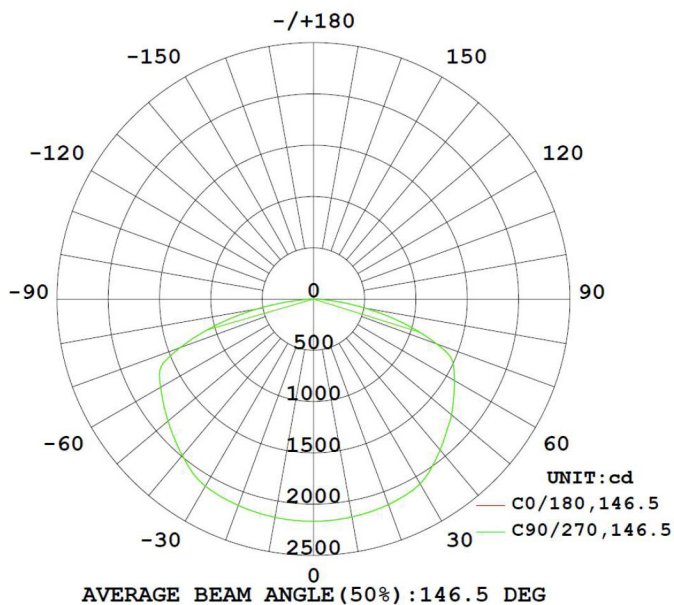

- Ceiling Mount
- Operates On 120 To 277 Volts
- 0-10V Dimmable
- Steel Body
- Easy Fit Polycarbonate Lens
- 50,000 Hours Life,
- 5 Year Limited Warranty

WARRANTY
5-YEAR

Model:#	Description	wattage	lumens
ST9685L-LED/840	8 Ft Single Strip Light Fixture, Cool White	85	9000
ST9685L-LED/850	8 Ft Single Strip Light Fixture, Day Light	85	9000

*5 Years Limited Warranty

Catalog Number

Notes

Type

Specification:

Input Line Voltage..... 120-277VAC
 Input Power..... 85W
 Input Line Frequency 50/60Hz
 Lamp Life (Rated) 50,000hrs
 Minimum Starting Temp -20°C/-4°F
 Maximum Operating Temp 40°C/104 °F
 CCT 4000K/5000
 CRI ≥80
 Lumens 9000
 CBCP..... 2167
 Dimmable 0-10V

Note: The Curves indicate the illuminated area and the average illumination when the luminaire is at different distance.

UPC: ST9685L-LED/840 80680215382-7
 ST9685L-LED/850 80680215381-0