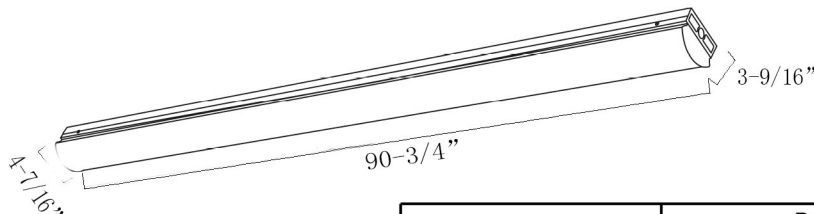

- Ceiling Mount
- Operates On 120 To 277 Volts
- 0-10V Dimmable
- Steel Body
- Easy Fit Polycarbonate Lens
- 50,000 Hours Life,
- 5 Year Limited Warranty

WARRANTY
5-YEAR

Model:#	Description	wattage	lumens
ST9685L-LED/840	8 Ft Single Strip Light Fixture, Cool White	85	9000
ST9685L-LED/850	8 Ft Single Strip Light Fixture, Day Light	85	9000

Note: The Curves indicate the illuminated area and the average illumination when the luminaire is at different distance.

UPC: ST9685L-LED/840 80680215382-7
 ST9685L-LED/850 80680215381-0