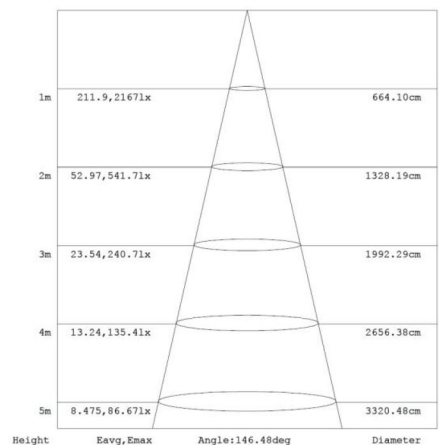

*5 Years Limited Warranty

Catalog Number

Notes

Type

Specification:

Input Line Voltage..... 120-277VAC
 Input Power..... 85W
 Input Line Frequency 50/60Hz
 Lamp Life (Rated) 50,000hrs
 Minimum Starting Temp -20°C/-4°F
 Maximum Operating Temp 40°C/104 °F
 CCT 4000K/5000
 CRI ≥80
 Lumens 9000
 CBCP..... 2167
 Dimmable 0-10V

Note: The Curves indicate the illuminated area and the average illumination when the luminaire is at different distance.

UPC: ST9685L-LED/840 80680215382-7
 ST9685L-LED/850 80680215381-0