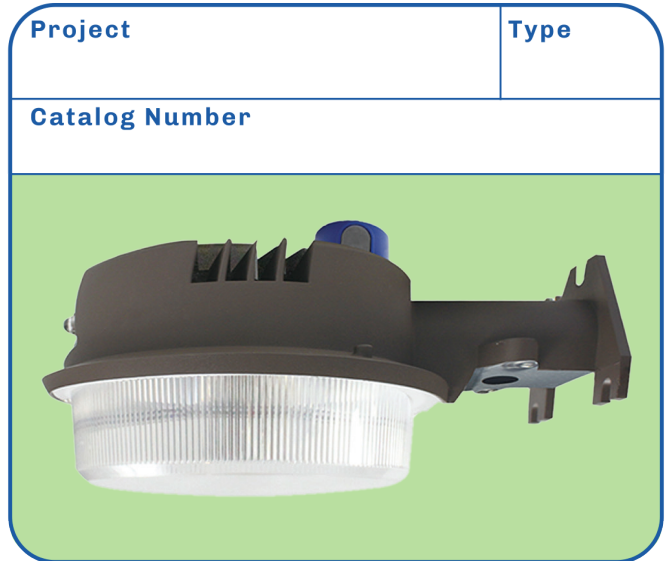

# LED High Output Dusk-to-Dawn

- Integrated LED light and Dusk-to-Dawn photocell
- 120' x 120' coverage when mounted at 25' high
- Suitable for wall or post mounting, compatible with mounting arms
- Rugged corrosion-resistant cast aluminum housing in bronze finish with polycarbonate lens
- 5-year limited warranty

## DIMENSIONS

LWP100YPBZ850 \_\_\_\_\_ 7.98" x 9.92" x 14.72"

WATTS	MODEL NO.	LUMENS	CCT	VOLTAGE	REPLACES
100	LWP100YPBZDL	13,500	5000	120-277	500W MERC
NOTES:					

Manufactured by