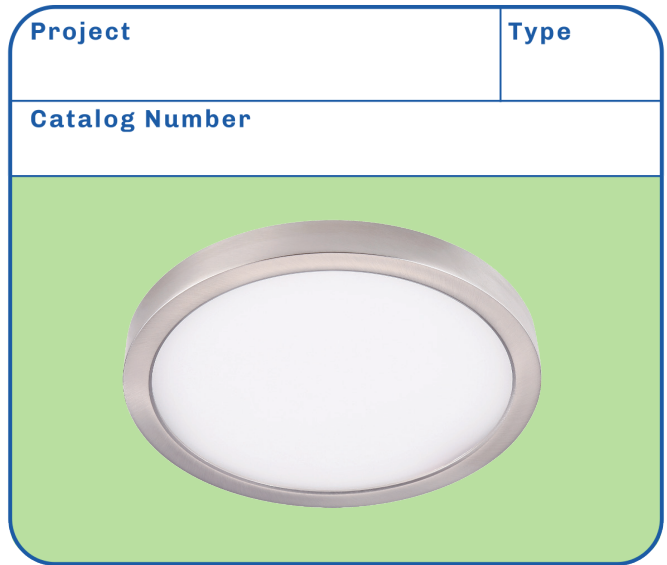

# LED Round Ceiling Disk

- Die-cast aluminum housing
- Indoor/Outdoor
- Instant start electronic unit
- Suitable for wet locations
- 3-year limited warranty

## DIMENSIONS

C147RDDISKNS \_\_\_\_\_ 8" x 8" x 1"  
 C2211RDDISKNS \_\_\_\_\_ 11" x 11" x 1"

WATTS	MODEL NO.	LUMENS	CCT	VOLTAGE	REPLACES
14	C147RDDISKNS	720	3000	120	60W INC
22	C2211RDDISKNS	1320	3000	120	100W INC