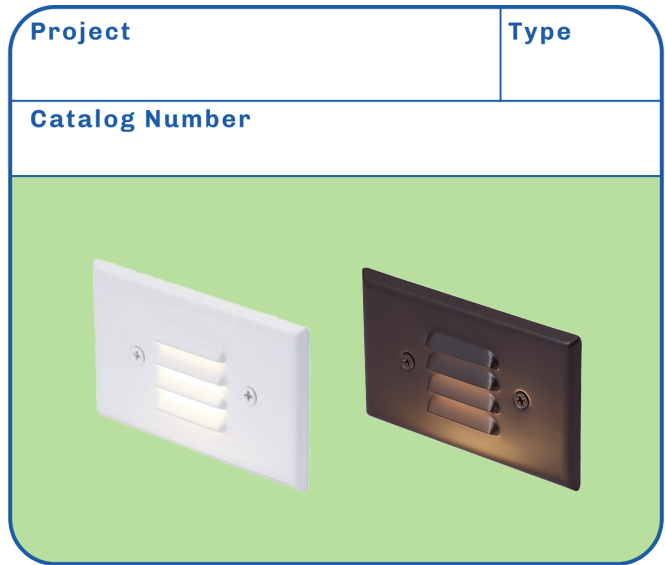

LED Horizontal Step Light

- Both (white and bronze) covers included
- Instant start electronic unit
- Suitable for wet location
- Fits standard J-Box
- 2-year limited warranty

SPECIFICATIONS

Input Line Frequency _____ 60Hz
 Lamp Life (Rated) _____ 25,000Hrs
 Minimum Starting Temp _____ -20°C
 Maximum Operating temp _____ 45°C
 CRI _____ ≥80

DIMENSIONS

SP1HZWHBZ830 _____ 2.75" x 4.5" x 1.5"

WATTS	MODEL NO.	LUMENS	CCT	VOLTAGE	REPLACES
2.5	SP1HZWHBZ830	40	3000	120	-
NOTES:					

Manufactured by