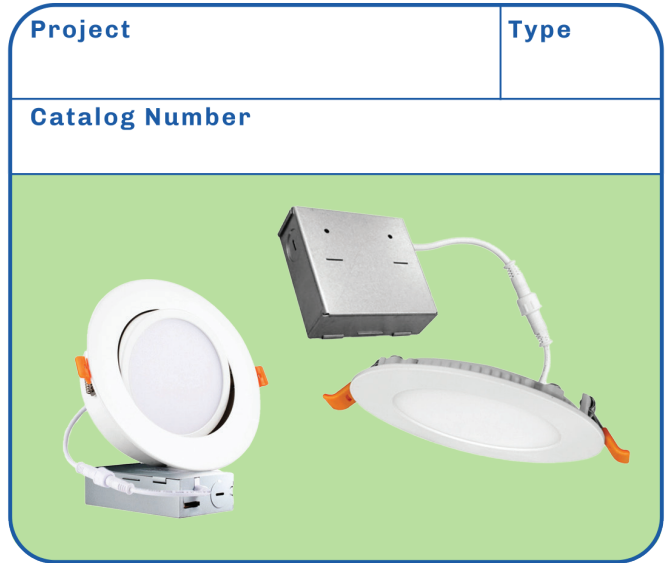

# LED J- Box Downlight w/CCT-Select

- Adjustable 3000/4000/5000K (\* Pivot model LC12RT6NCBPVTCCT adjustable to 2700/3000/3500/4000/5000K)
- High efficiency 90 CRI True Color
- Flicker-free
- Knockout for Romex or Flex connection
- IC rated
- 2-year limited warranty

## DIMENSIONS

LC10RT4NCBXCCT \_\_\_\_\_ 4.8" x 4.8" x 2.08"  
 LC12RT6NCBXCCT \_\_\_\_\_ 6.81" x 6.81" x 1.73"  
 LC12RT6NCBPVTCCT \_\_\_\_\_ 7.13" x 7.13" x 2.0"  
 LC24RT8NCBXCCT \_\_\_\_\_ 8.58" x 8.58" x 1.18"