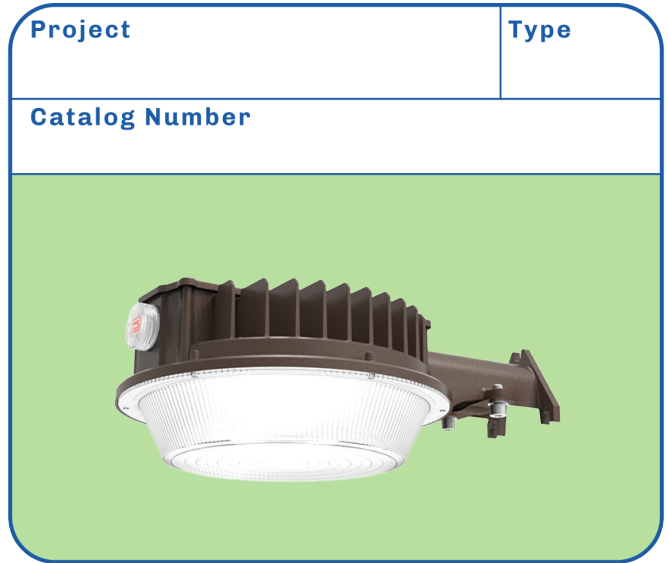

## LED High Output Dusk-to-Dawn, Watt & Color adjustable

- Multi-Watt adjustable (72/96/120)
- Multi-CCT color adjustable (3000K/4000K/5000K)
- Lumen output variable with wattage (9,360/12,480/15,600)
- Integrated LED light and Dusk-to-Dawn photocell
- Suitable for wall or post mounting, compatible with mounting arms
- Rugged corrosion-resistant cast aluminum housing in bronze finish with polycarbonate lens
- 5-year limited warranty

### DIMENSIONS

LWP100YPBZCCT \_\_\_\_\_ 4.48" x 9.49" x 13.48"

WATTS	MODEL NO.	LUMENS	CCT	VOLTAGE	REPLACES
72/96/120	LWP100YPBZCCT	9,360-15,600	30/40/50	120-277	500W MERC
NOTES:					

Manufactured by

**CTL**  
CYBER TECH LIGHTING INC.