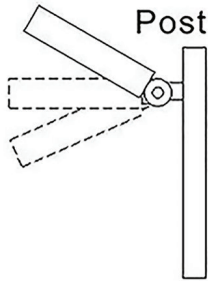

LED Shoebox/Flood Accessories

- Die-cast aluminum with UV protected bronze finish powder coat
- Wall mount arm and round/square pole mount arm (LWPSBAWPM), slipfitter mount (LWPSBASF), and yoke mount (LWPSBAYM) each sold separately

Project	Type
Catalog Number	

WATTS	MODEL NO.	LUMENS	CCT	VOLTAGE	REPLACES
-	LWPSBASF	-	-	-	-
-	LWPSBAWPM	-	-	-	-
-	LWPSBAYM	-	-	-	-
NOTES:					

Manufactured by