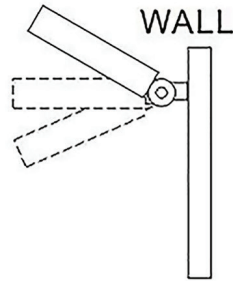

LED Shoebox/Flood Accessories

- Die-cast aluminum with UV protected bronze finish powder coat
- Wall mount arm and round/square pole mount arm (LWPSBAWPM), slipfitter mount (LWPSBASF), and yoke mount (LWPSBAYM) each sold separately

Project	Type
Catalog Number	

LWPSBAWPM

WATTS	MODEL NO.	LUMENS	CCT	VOLTAGE	REPLACES
-	LWPSBASF	-	-	-	-
-	LWPSBAWPM	-	-	-	-
-	LWPSBAYM	-	-	-	-
NOTES:					

Manufactured by