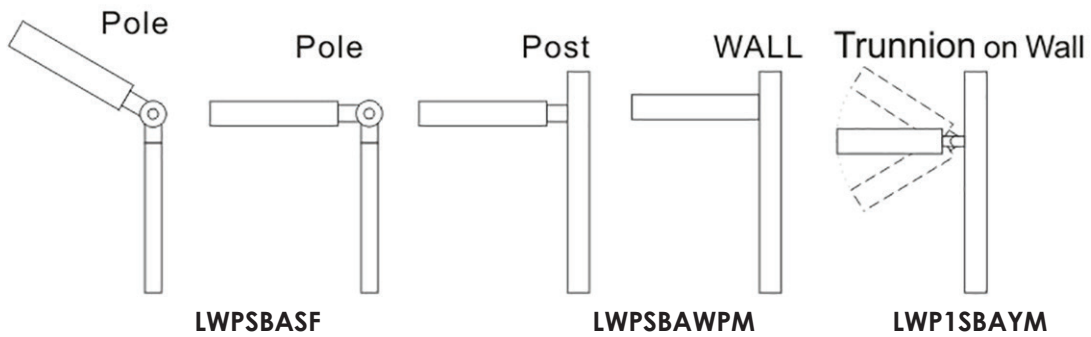

LED Shoebox/Flood

- **MOUNTING OPTIONS MUST BE PURCHASED SEPARATELY (SEE NEXT PAGE)**
- Compact one piece die-cast aluminum with UV protected bronze finish powder coat
- Type III light distribution
- Bi-level occupancy sensor knockout
- Suitable for wet locations (IP66)
- 5-year warranty

DIMENSIONS

LWP1XXSBABZ850 _____ 13.11" x 13.11" x 3.15"
 LWP240SBABZ850 _____ 13.11" x 20.23" x 3.15"

WATTS	MODEL NO.	LUMENS	CCT	VOLTAGE	REPLACES
100	LWP100SBABZ850	13,000	5000	120-277	250W MH
150	LWP150SBABZ850	19,000	5000	120-277	400W MH
240	LWP240SBABZ850	31,200	5000	120-277	1000W MH

NOTES:

Manufactured by

LED Shoebox/Flood Accessories

- Die-cast aluminum with UV protected bronze finish powder coat
- Wall mount arm and round/square pole mount arm (LWPSBAWPM), slipfitter mount (LWPSBASF), and yoke mount (LWPSBAYM) each sold separately