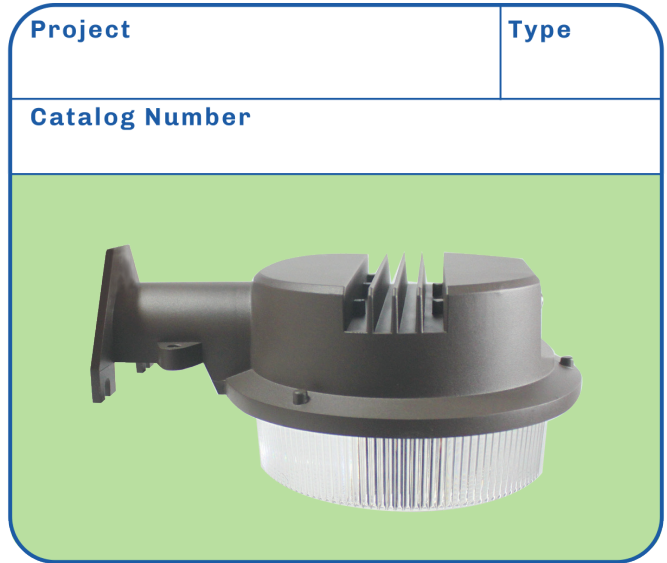

# LED Dusk-to-Dawn

- Integrated LED light and Dusk-to-Dawn photocell
- 60' x 60' coverage when mounted at 20' high
- Suitable for wall or post mounting, compatible with mounting arms
- Rugged corrosion-resistant cast aluminum housing in bronze finish with polycarbonate lens
- 5-year limited warranty

## DIMENSIONS

LWP35YPBZDL \_\_\_\_\_ 3.94" x 6.95" x 9.29"  
 LWP60YBZ850 \_\_\_\_\_ 7.98" x 9.9" x 14.7"

WATTS	MODEL NO.	LUMENS	CCT	VOLTAGE	REPLACES
30	LWP35YPBZDL	4,000	5000	120	175W MERC
50	LWP60YBZ850	6,500	5000	120-277	300W MERC