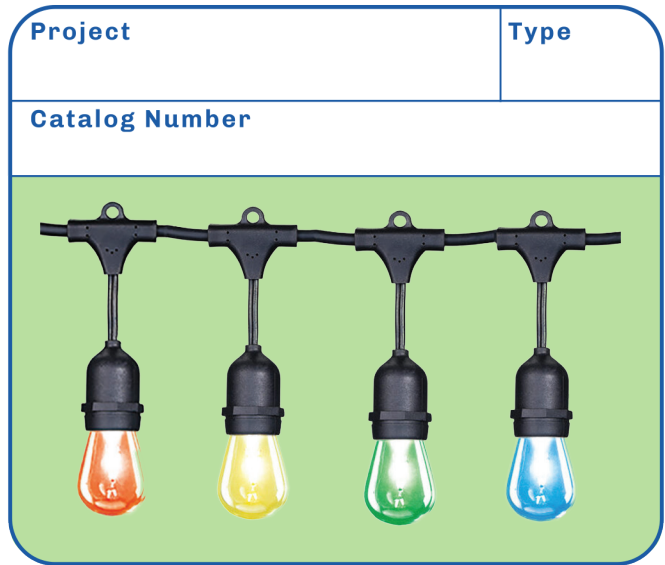

LED Multi-Color String Light

- 12 color-adjustable lamps on heavy-duty flexible cord set 2' apart
- Red/Yellow/Green/Blue adjustable
- Features 0.6-Watt S14 plug-in 2-pin bulbs
- Remote control included to access multiple functions: color changing, fading, flashing, etc.
- Link up to 3 sets with a single driver
- Weatherproof, wet location approved
- No UV or infrared radiation
- 2-year limited warranty

SPECIFICATIONS

Input Line Frequency _____ 60Hz
 Lamp Life (Rated) _____ 15,000Hrs
 Minimum Starting Temp _____ -6°C
 Maximum Operating temp _____ 54°C
 CRI _____ ≥80

DIMENSIONS

SL24RGB _____ 7" x 24'

WATTS	MODEL NO.	LUMENS	CCT	VOLTAGE	REPLACES
5	SL24RGB	N/A	N/A	120	N/A
NOTES:					