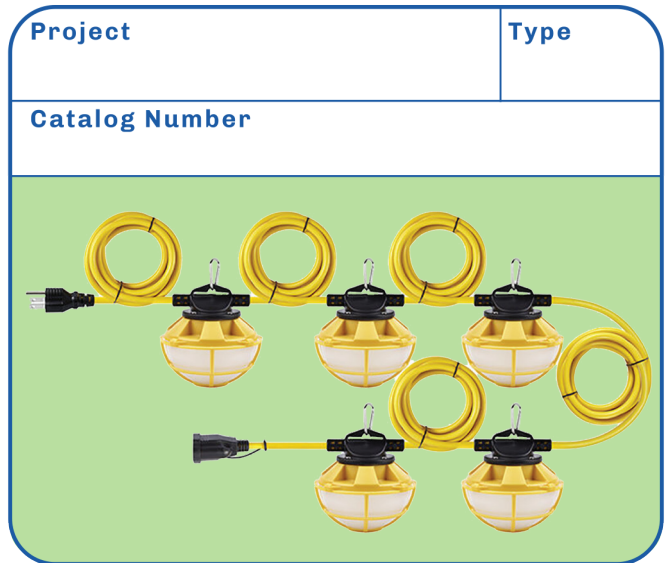

LED Work Light String

- Features 5 10-Watt lamps spaced 10' apart on a 50' flexible heavy-duty cord with 3-prong receptacle
- Link up to 8 strings together
- Weatherproof, wet location approved
- No UV or infrared radiation
- 3-year limited warranty